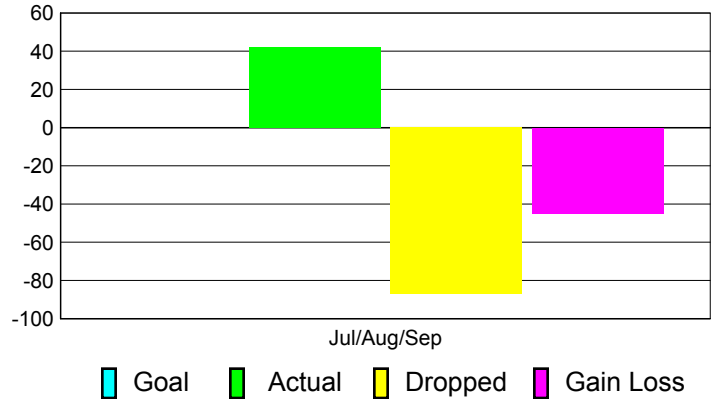

Membership Results 2011-2012

Goal, New, Dropped, Gain/Loss